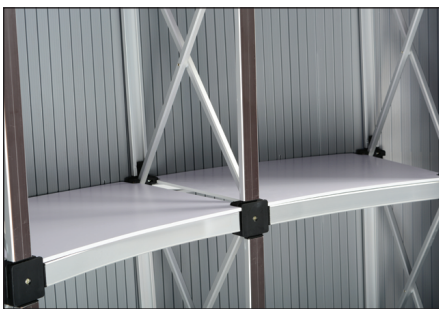

showdisplay
www.showdisplay.eu

SMP Showdisplay Promo Table ENG-AB250316

Promo **Table** | The Best Promotional System

Promotional table with fiberglass top and middle shelf.

Suitable for storage of brochures and advertising material,
ease of application of the graphic using the special magnets.
Carrying bags included. Print size: 203x94cm.

ARTICLE CODE	TABLE SIZE	PRINT SIZE	WEIGHT
SD-DESKTAB.104	126x97x43cm (bxhxp)	203x94 (bxh)	16kg

Authorized Reseller