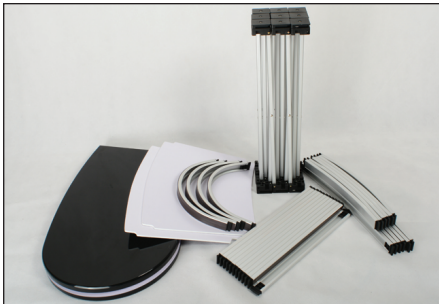

showdisplay
www.showdisplay.eu

SMP Showdisplay Promo Table ENG-AB250316

Promo **Table** | The Best Promotional System

Promotional table with fiberglass top and middle shelf.

Suitable for storage of brochures and advertising material,
ease of application of the graphic using the special magnets.
Carrying bags included. Print size: 203x94cm.

ARTICLE CODE	TABLE SIZE	PRINT SIZE	WEIGHT
SD-DESKTAB.104	126x97x43cm (bxhxp)	203x94 (bxh)	16kg

Authorized Reseller