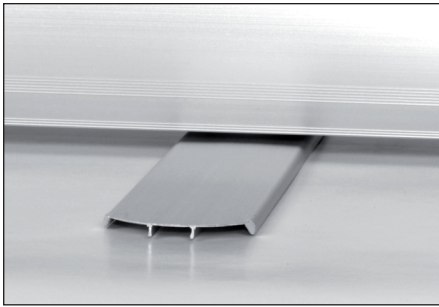

showdisplay
www.showdisplay.eu

SMP Showdisplay Roll-Up Easy ENG-AB250316

Roll-Up **Easy** | Amazing Visual Impact

Single face Roll-Up exhibitor in anodized aluminum.

Color Silver, available in three versions 100-85-80 x200cm. Bag included. Very stable and durable thanks to its reinforced structures, quick and easy to install (just 2 minutes). Upper clip profile and stabilized foot.

ARTICLE CODE	AVAILABLE DIMENSIONS	WEIGHT		
SD-RUEAS	100-85-80 x200cm (bxh)	1.9 kg (80x200)	2 kg (85x200)	2.3 kg (100x200)

Authorized Reseller