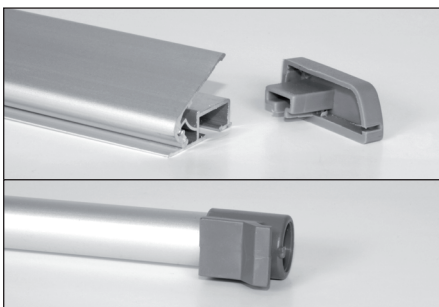

showdisplay
www.showdisplay.eu

SMP Showdisplay Roll-Up Easy ENG-AB250316

Roll-Up **Easy** | Amazing Visual Impact

Single face Roll-Up exhibitor in anodized aluminum.

Color Silver, available in three versions 100-85-80 x200cm. Bag included. Very stable and durable thanks to its reinforced structures, quick and easy to install (just 2 minutes). Upper clip profile and stabilized foot.

ARTICLE CODE	AVAILABLE DIMENSIONS	WEIGHT		
SD-RUEAS	100-85-80 x200cm (bxh)	1.9 kg (80x200)	2 kg (85x200)	2.3 kg (100x200)

Authorized Reseller