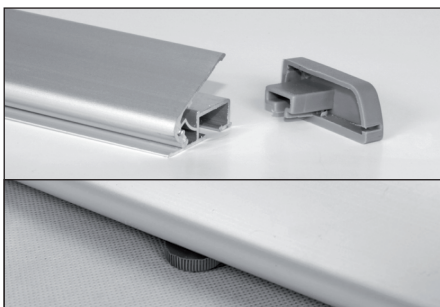

## Roll-Up Premium | Uncompromised Elegance

85x200cm

### Single face Roll-Up exhibitor in anodized aluminum.

Entirely in aluminum with elegant silver-colored base. Adjustable feet and interior wider printing industry to hold up to 400µ.

Quick to assembly and easy to use, Complete with carry bag.