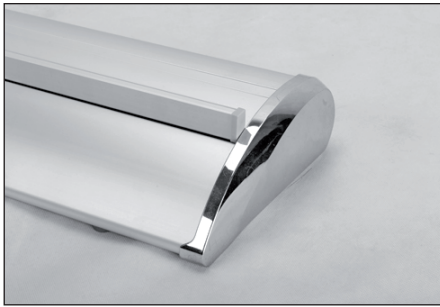

## Roll-Up Premium | Uncompromised Elegance

85x200cm

### Single face Roll-Up exhibitor in anodized aluminum.

Entirely in aluminum with elegant silver-colored base. Adjustable feet and interior wider printing industry to hold up to 400µ.

Quick to assembly and easy to use, Complete with carry bag.