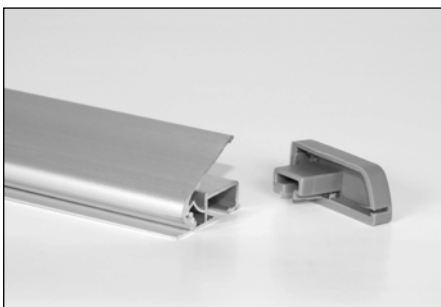

showdisplay
www.showdisplay.eu

SMP Showdisplay Roll-Up Dual ENG-AB100217

Roll-Up **Dual** | The Maximum Visibility

85x200cm

DOUBLE FACE Roll-Up exhibitor in anodized aluminum.

Entirely in aluminum with elegant silver-colored base. Adjustable feet and interior wider printing industry to hold up to 400µ.

Quick to assembly and easy to use, Complete with carry bag.

ARTICLE CODE	AVAILABLE DIMENSIONS	WEIGHT
SD-RUBIF91	85x200cm (bxh)	4 kg

Authorized Reseller