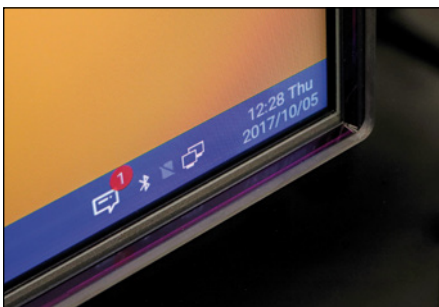

# Interactive digital Totem | Handy

**Handy is an INDOOR multimedia and interactive Totem with 43" screen and equipped with Infrared Touch screen. Integrated Android system, you can play images and videos directly from the USB stick or through the dedicated software.**