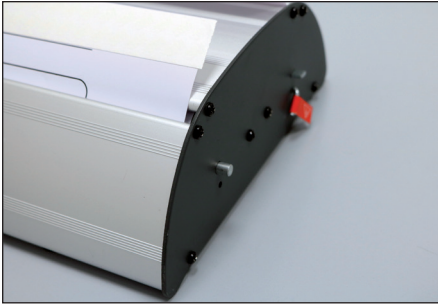

showdisplay  
www.showdisplay.eu

SMP Showdisplay Roll-Up DualValue ENG-AB190118

## Roll-Up **Dual Value** | **Double Visibility**

**Double-sided Roll-Up Display, made entirely of aluminum** with a double automatic rewinding system for the prints. Upper snap bars mounted on a single central rod. Bag included. Print size: 85x200cm (+ 5 / 10cm board, weight: 4.7kg).  
Pack of 4 pcs.

ARTICLE CODE	AVAILABLE DIMENSIONS	WEIGHT
SD-RUDV85.104	85x200cm (bxh)	4 kg

Authorized Reseller