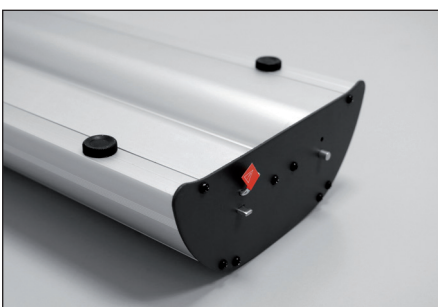

## Roll-Up **Dual Value** | **Double Visibility**

**Double-sided Roll-Up Display, made entirely of aluminum** with a double automatic rewinding system for the prints. Upper snap bars mounted on a single central rod. Bag included. Print size: 85x200cm (+ 5 / 10cm board, weight: 4.7kg).  
Pack of 4 pcs.

ARTICLE CODE	AVAILABLE DIMENSIONS	WEIGHT
SD-RUDV85.104	85x200cm (bxh)	4 kg

Authorized Reseller