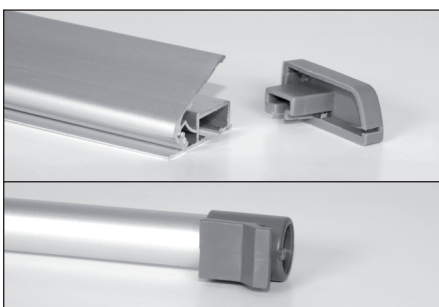

showdisplay
www.showdisplay.eu

SMP Showdisplay Roll-Up Easy XXL ENG-AB260118

Roll-Up **Easy XXL** | **Big Visual Impact**

Single-sided roll-up display stand 200x200cm,
made entirely of aluminum, silver color. Bag included in the price,
weight: 7.2kg. Pack of 2 pcs.

ARTICLE CODE	AVAILABLE DIMENSIONS	WEIGHT
SD-RUEAS200.104	200 x200cm (bxh)	7.2 kg

Authorized Reseller