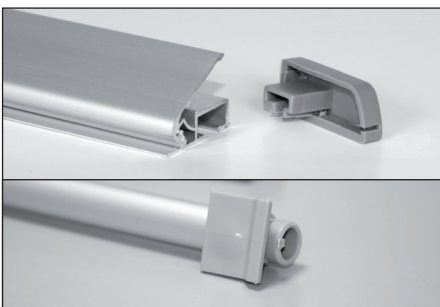

## Roll-Up **One** | Uncompromising **quality**

80x200cm

85x200cm

100x200cm

**Single face Roll-Up exhibitor in anodized aluminum.**

All in aluminum with elegant silver base. For indoors use, automatic support winding in the structure, 3M adhesive and clack click (top) for inserting graphics.

Single central leg.

| ARTICLE CODE | AVAILABLE SIZES        | WEIGHT          |                 |                  |
|--------------|------------------------|-----------------|-----------------|------------------|
| SD-RUONE     | 80-85-100 x200cm (bxh) | 2.2 kg (80x200) | 2.3 kg (85x200) | 2.7 kg (100x200) |