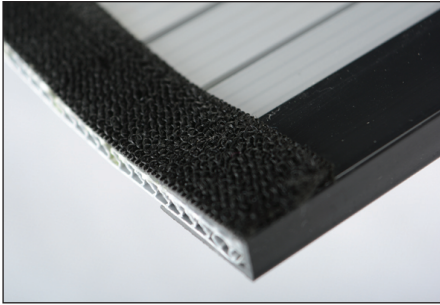

showdisplay
www.showdisplay.eu

SMP Showdisplay Drop Table ENG-AB100217

Drop Table | The New Promotional System

Promotional table with drop shape plastic top.
Ease of application of the graphic through practical Velcro strip.
Carrying bags included.
118x90cm print size.

ARTICLE CODE	TABLE SIZE	PRINT SIZE	WEIGHT
SD-DESKDROP.104	91x93x48cm (bxhxp)	118x90 (bxh)	21kg

Authorized Reseller