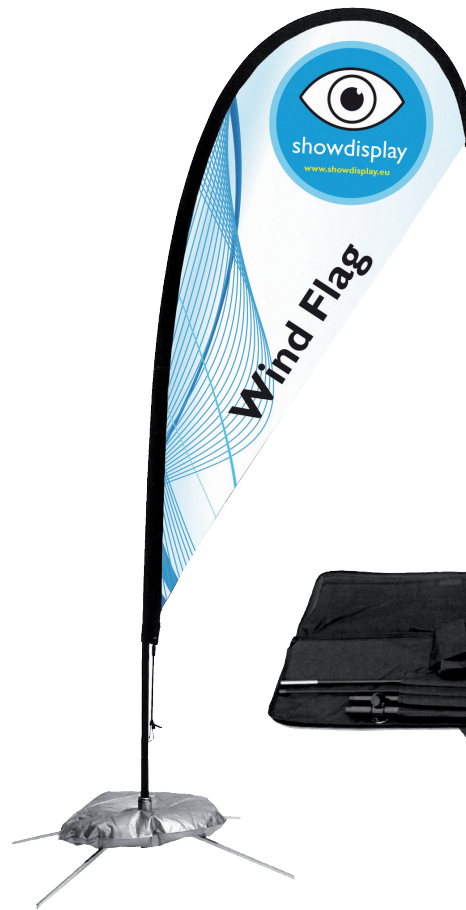

showdisplay  
www.showdisplay.eu

SMP Showdisplay Wind Flag ENG-AB190218

## Wind Flag | Outdoor flag expositor

\*Dimensions: see table

**Drop outdoor flag expositor display.** Composed of a rigid vertical aluminum pole and a flexible fiberglass end pole, fixing the image to the base of the vertical pole with a chain hook. Carriage, metal base and water bag (donut) included.

Note: printing support is not included. The dimensions refer to the bent auction as shown in the figure.

ARTICLE CODE	DIMENSIONS (A-B-C)*	SIZE
SD-WF/M.I	255 - 205 - 95 cm	M
SD-WF/L.I	335 - 265 - 110 cm	L
SD-WF/XL.I	430 - 360 - 120 cm	XL